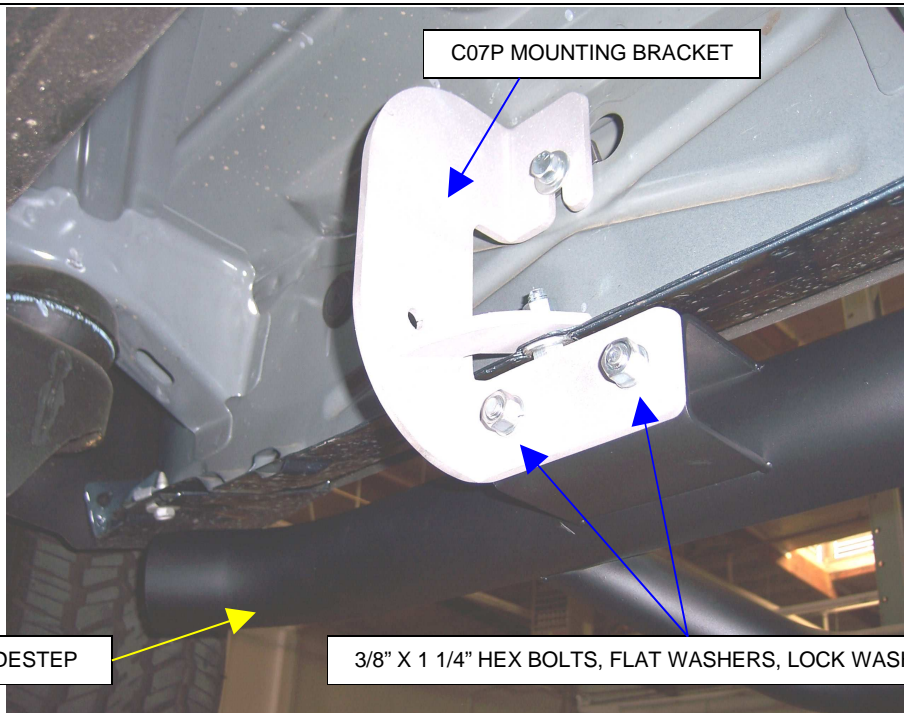

PASSENGER SIDESTEP

3/8" X 1 1/4" HEX BOLTS, FLAT WASHERS, LOCK WASHERS & HEX NUTS

STEP-6 Position the passenger sidestep up to the vehicle and loosely attach it to the mounting brackets using the 3/8" x 1 1/4" hex bolts, flat washers, lock washers and hex nuts.

STEP-7 Tighten all mounting bracket and sidestep nuts and bolts. Repeat the above steps to install the driver side mounting brackets and sidestep.

FOR TECHNICAL OR WARRANTY INFORMATION CALL:
TOLL FREE (888)427-4466 FAX (714)672-0278
GO RHINO! Products® 591 W. Apollo St. Brea, CA 92821