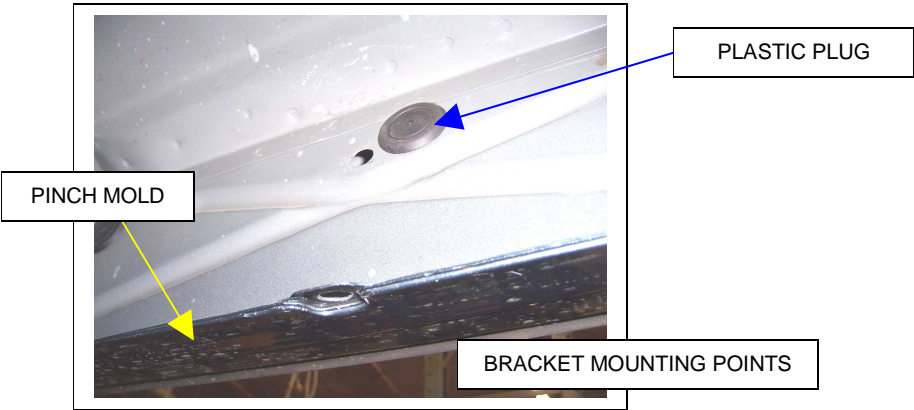

PARTS LIST

<u>QTY</u>	<u>PARTS DESCRIPTION</u>	<u>QTY</u>	<u>PARTS DESCRIPTION</u>
6	5/16" U-NUTS	18	3/8" FLAT WASHERS
6	5/16" X 1" HEX BOLTS	3	C07D DRIVER MOUNTING BRACKETS
6	5/16" LOCK WASHERS	3	C07P PASSENGER MOUNTING BRACKETS
6	5/16" FLAT WASHERS	1	D360391D DRIVER SIDE STEP
18	3/8" x 1 1/4" HEX BOLTS	1	D360391P PASSENGER SIDE STEP
18	3/8" LOCK WASHERS		
18	3/8" HEX NUTS		

STEP-1 Read the instructions completely before you begin the installation.

If the vehicle is equipped with factory side steps, remove the side steps and fasteners.

STEP-2 This installation uses three mounting brackets per side. Begin by installing the passenger side front mounting bracket. Measure rearward from the front fender bolt approximately 14" and locate the holes in the body pinch mold, rocker panel and the plastic plug in the rocker panel.