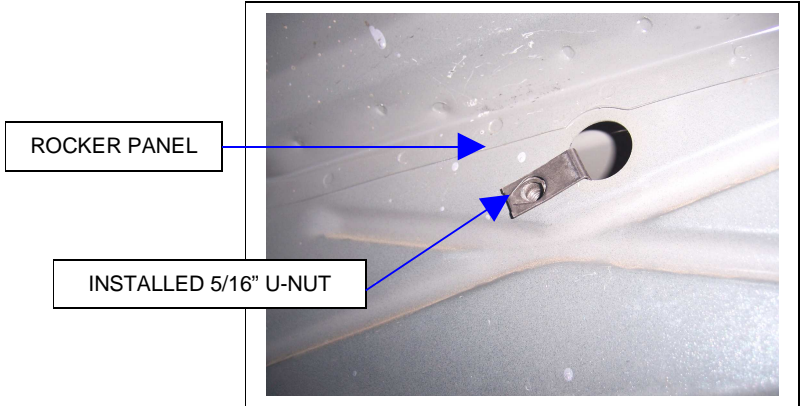

STEP-1 Read the instructions completely before you begin the installation.

If the vehicle is equipped with factory side steps, remove the side steps and fasteners.

STEP-2 This installation uses three mounting brackets per side. Begin by installing the passenger side front mounting bracket. Measure rearward from the front fender bolt approximately 14" and locate the holes in the body pinch mold, rocker panel and the plastic plug in the rocker panel.

STEP-3 Remove the plastic plug from the rocker panel and install (1) 5/16" U-NUT as shown.

STEP-4 Loosely attach one of the C07P mounting brackets to the rocker panel and pinch mold using the 5/16" and 3/8" fasteners as shown.