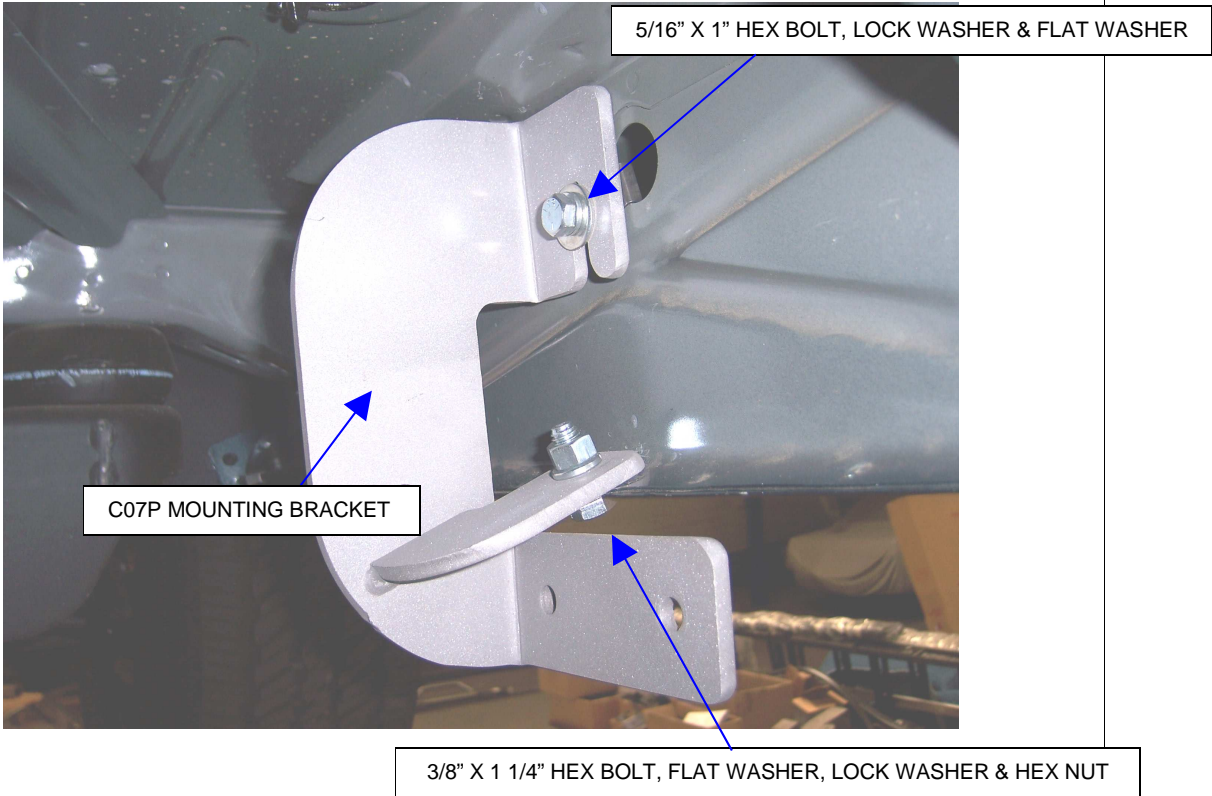

STEP-1 Read the instructions completely before you begin the installation.

If the vehicle is equipped with factory side steps, remove the side steps and fasteners.

STEP-2 This installation uses three mounting brackets per side. Begin by installing the passenger side front mounting bracket. Measure rearward from the front fender bolt approximately 14" and locate the holes in the body pinch mold, rocker panel and the plastic plug in the rocker panel.

STEP-3 Remove the plastic plug from the rocker panel and install (1) 5/16" U-NUT as shown.

STEP-4 Loosely attach one of the C07P mounting brackets to the rocker panel and pinch mold using the 5/16" and 3/8" fasteners as shown.