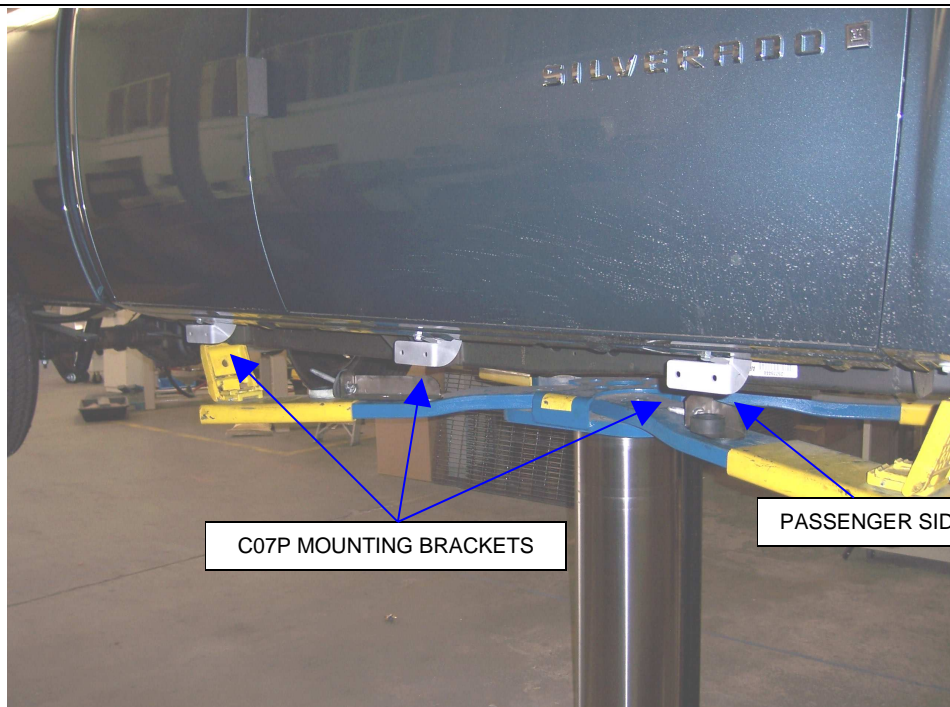

STEP-1 Read the instructions completely before you begin the installation.

If the vehicle is equipped with factory side steps, remove the side steps and fasteners.

STEP-2 This installation uses three mounting brackets per side. Begin by installing the passenger side front mounting bracket. Measure rearward from the front fender bolt approximately 14" and locate the holes in the body pinch mold, rocker panel and the plastic plug in the rocker panel.

STEP-3 Remove the plastic plug from the rocker panel and install (1) 5/16" U-NUT as shown.

STEP-4 Loosely attach one of the C07P mounting brackets to the rocker panel and pinch mold using the 5/16" and 3/8" fasteners as shown.