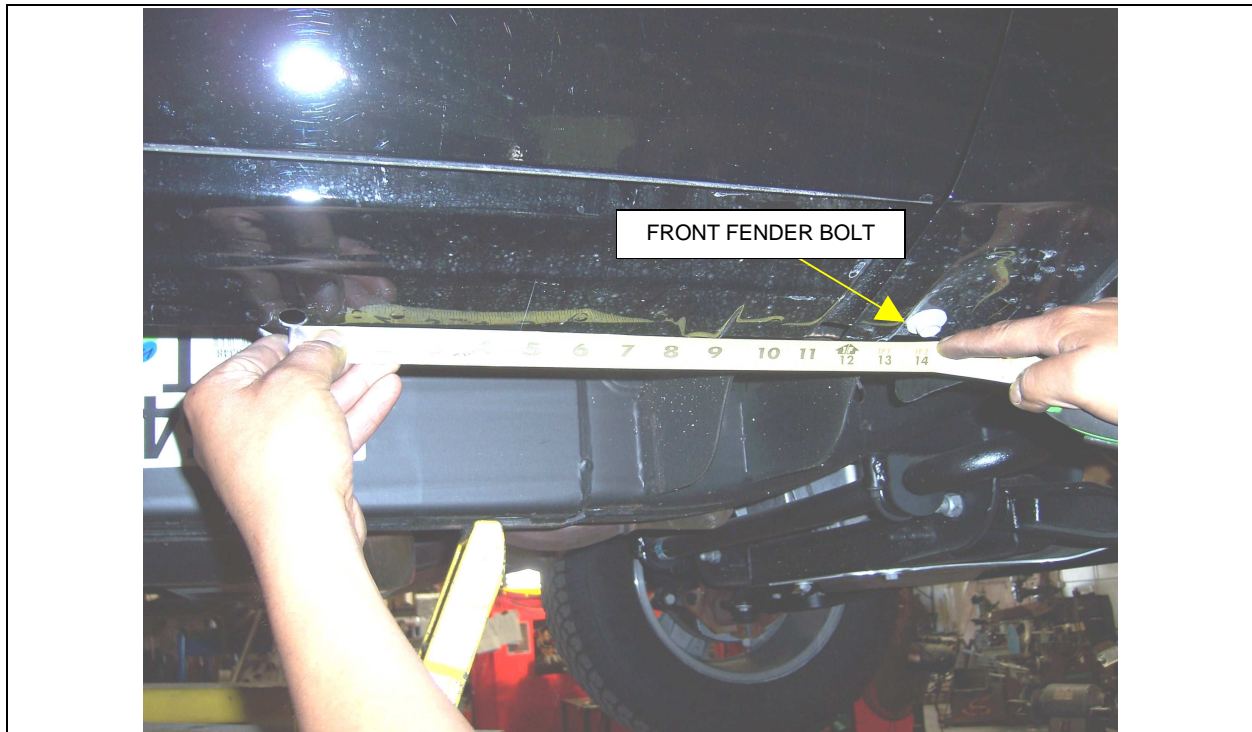

INSTALLATION INSTRUCTIONS

DOMINATOR III SERIES SIDE STEPS PART NUMBER D360391 (B)
07-10 CHEVROLET SILVERADO / GMC SIERRA EXT CAB P/U 4DR 2/4WD

Do not attempt to install this product on any vehicle other than the one it is designed for and listed above!

STEP-1 Read the instructions completely before you begin the installation.

If the vehicle is equipped with factory side steps, remove the side steps and fasteners.

STEP-2 This installation uses three mounting brackets per side. Begin by installing the passenger side front mounting bracket. Measure rearward from the front fender bolt approximately 14" and locate the holes in the body pinch mold, rocker panel and the plastic plug in the rocker panel.

STEP-3 Remove the plastic plug from the rocker panel and install (1) 5/16" U-NUT as shown.

STEP-4 Loosely attach one of the C07P mounting brackets to the rocker panel and pinch mold using the 5/16" and 3/8" fasteners as shown.