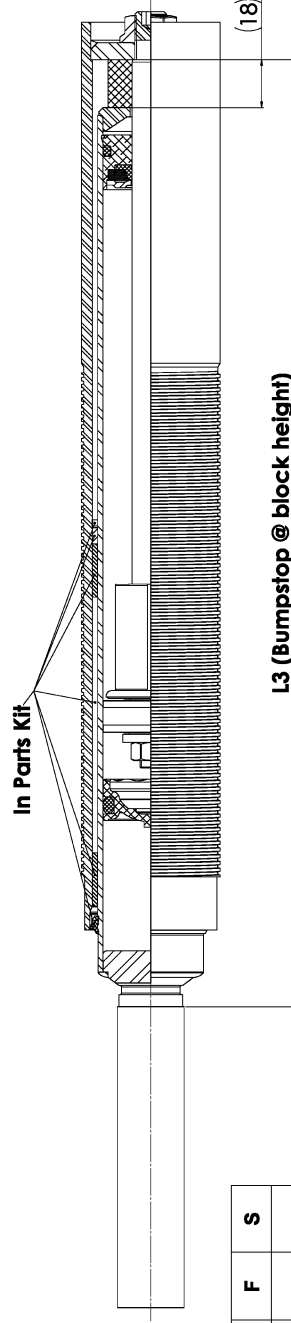

# E4-WM5-Y420A00

KIT NUMBER	L1	L2	L3	T	B	F	S
35-223078	340.8 (13.4")	504.4 ± 3 (19.9")	355.6 ± 3 (14.0")	189.2 (7.4")	125 (4.9")	145 (5.7")	151 (5.9")
35-223085							
35-223092							
35-223108							
35-223115							
35-223122	315.8 (12.4")	479.4 ± 3 (18.9")	330.6 ± 3 (13.0")	164.2 (6.5")	100 (3.9")	120 (4.7")	126 (5.0")
35-223139							
35-223146							
35-223153							
35-223160							
35-223177	290.8 (11.4")	429.4 ± 3 (16.9")	305.6 ± 3 (12.0")	139.2 (5.5")	100 (3.9")	120 (4.7")	126 (5.0")
35-223184							
35-223191							
35-223207							
35-223214							
35-223221	265.8 (10.5")	379.4 ± 3 (14.9")	280.6 ± 3 (11.0")	114.2 (4.5")	100 (3.9")	120 (4.7")	126 (5.0")
35-223238							
35-223245							
35-223252							
35-223269							

## SPRING HARDWARE KITS

All dimensions are in mm's unless otherwise specified