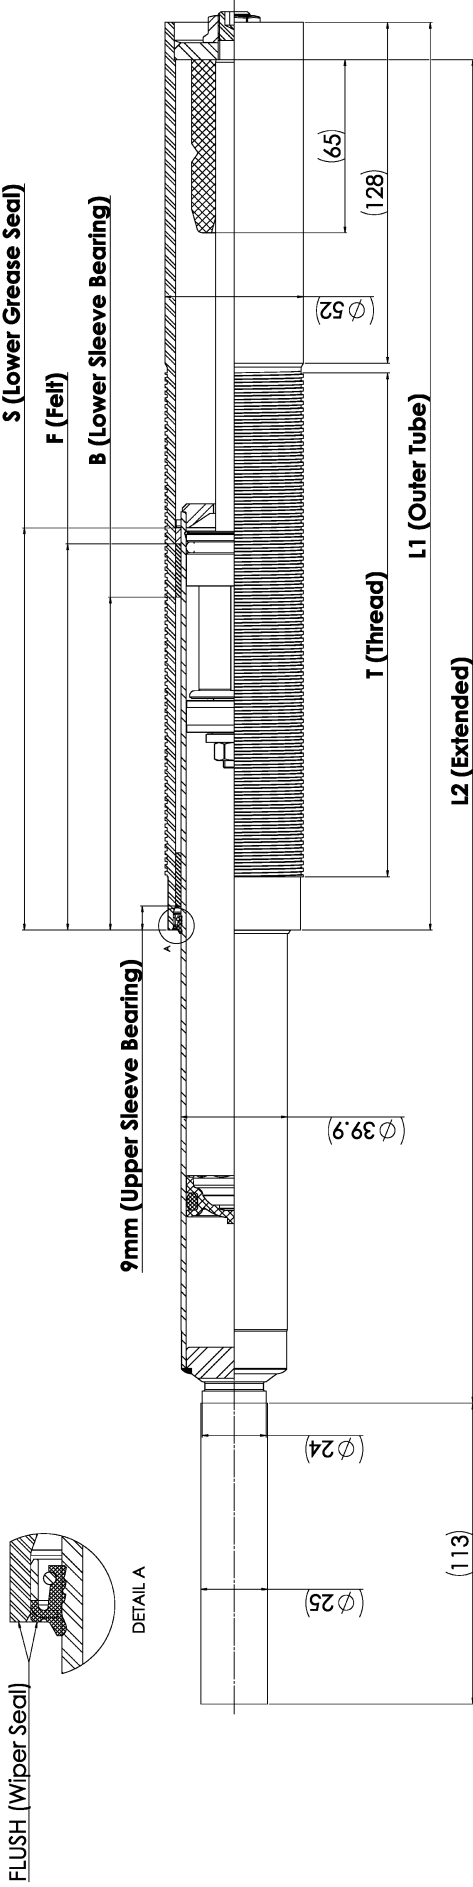

# E4-WM5-Y420A00

KIT NUMBER	L1	L2	L3	T	B	F	S
35-223078	340.8 (13.4")	504.4 ± 3 (19.9")	355.6 ± 3 (14.0")	189.2 (7.4")	125 (4.9")	145 (5.7")	151 (5.9")
35-223085							
35-223092							
35-223108							
35-223115							
35-223122	315.8 (12.4")	479.4 ± 3 (18.9")	330.6 ± 3 (13.0")	164.2 (6.5")	100 (3.9")	120 (4.7")	126 (5.0")
35-223139							
35-223146							
35-223153							
35-223160							
35-223177	290.8 (11.4")	429.4 ± 3 (16.9")	305.6 ± 3 (12.0")	139.2 (5.5")	100 (3.9")	120 (4.7")	126 (5.0")
35-223184							
35-223191							
35-223207							
35-223214							
35-223221	265.8 (10.5")	379.4 ± 3 (14.9")	280.6 ± 3 (11.0")	114.2 (4.5")	100 (3.9")	120 (4.7")	126 (5.0")
35-223238							
35-223245							
35-223252							
35-223269							

## SPRING HARDWARE KITS

All dimensions are in mm's unless otherwise specified