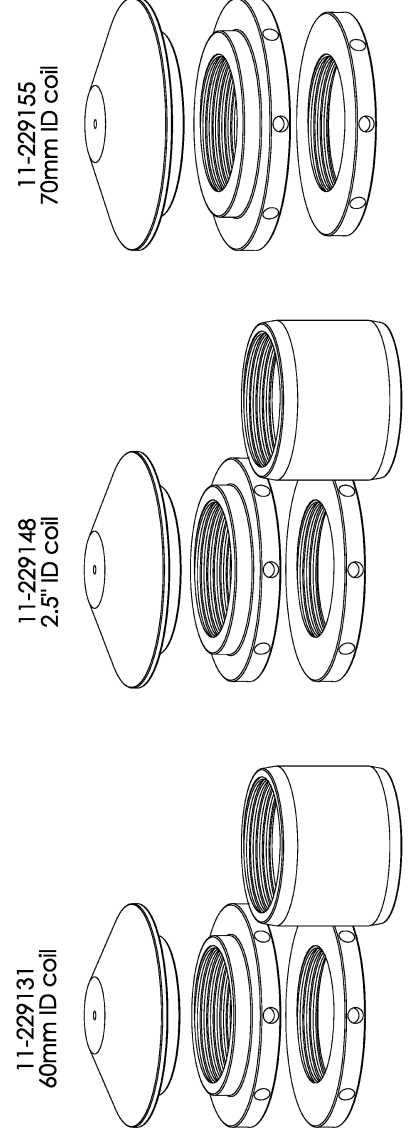

# E4-WM5-Y420A00

KIT NUMBER	L1	L2	L3	T	B	F	S
35-223078	340.8 (13.4")	504.4 ± 3 (19.9")	355.6 ± 3 (14.0")	189.2 (7.4")	125 (4.9")	145 (5.7")	151 (5.9")
35-223085							
35-223092							
35-223108							
35-223115							
35-223122	315.8 (12.4")	479.4 ± 3 (18.9")	330.6 ± 3 (13.0")	164.2 (6.5")	100 (3.9")	120 (4.7")	126 (5.0")
35-223139							
35-223146							
35-223153							
35-223160							
35-223177	290.8 (11.4")	429.4 ± 3 (16.9")	305.6 ± 3 (12.0")	139.2 (5.5")	100 (3.9")	120 (4.7")	126 (5.0")
35-223184							
35-223191							
35-223207							
35-223214							
35-223221	265.8 (10.5")	379.4 ± 3 (14.9")	280.6 ± 3 (11.0")	114.2 (4.5")	100 (3.9")	120 (4.7")	126 (5.0")
35-223238							
35-223245							
35-223252							
35-223269							

## SPRING HARDWARE KITS

All dimensions are in mm's unless otherwise specified