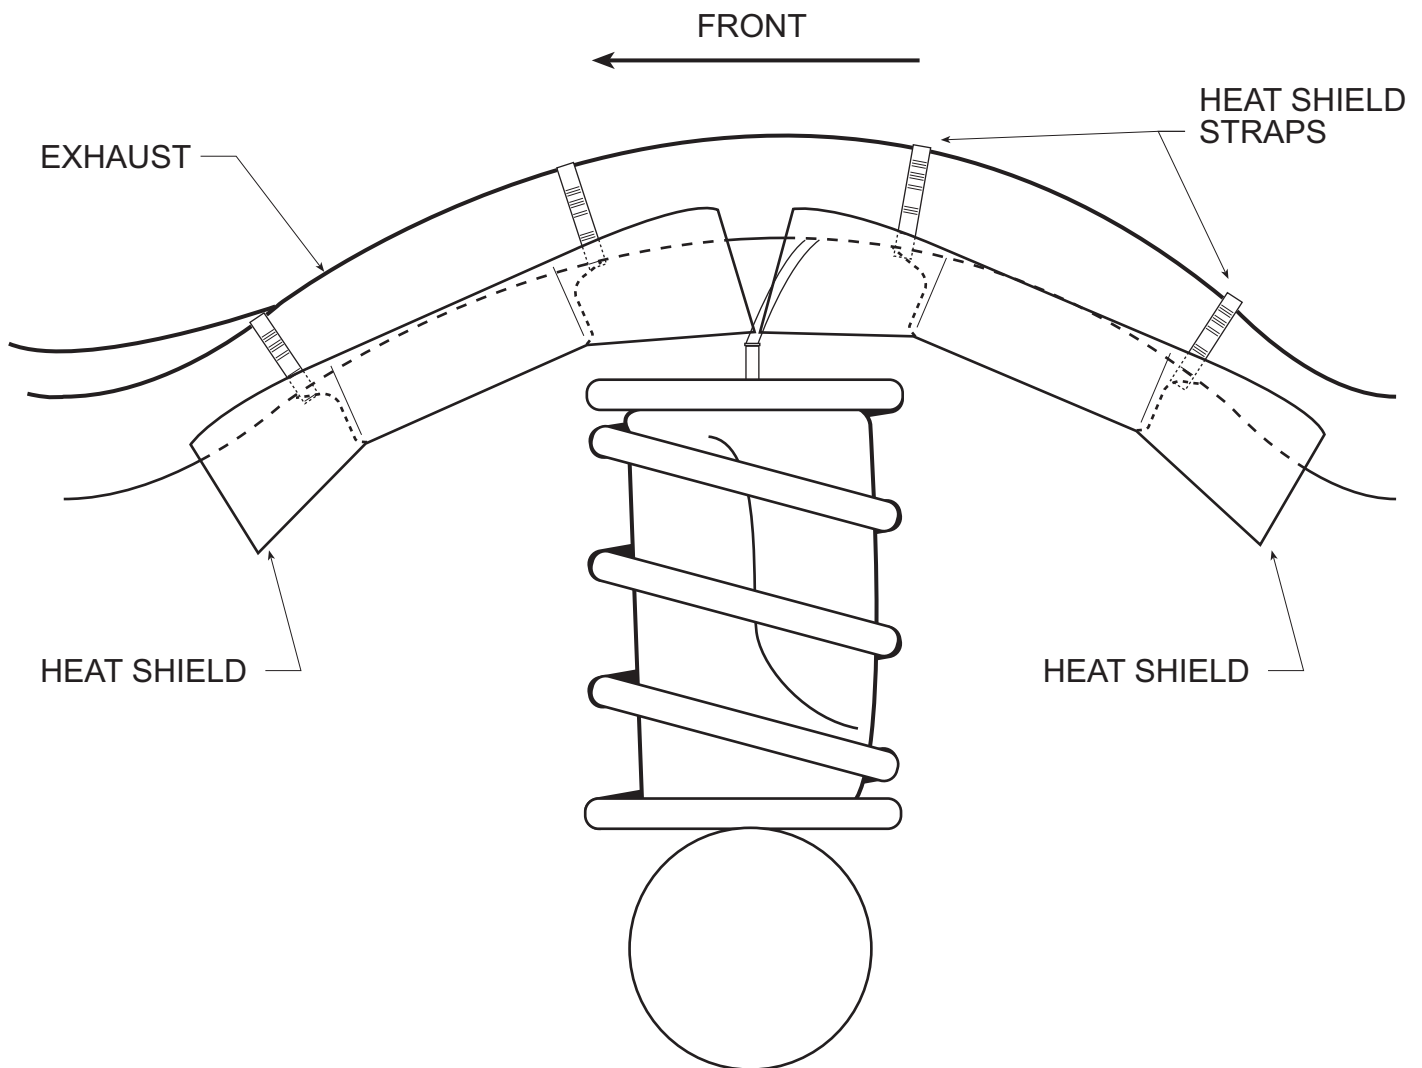

NOTICE:

Avalanche, Escalade, Escalade EXT, Suburban 1500, Tahoe, Yukon 1500

Your vehicle will require the use of two heat shields. Make sure that the first heat shield is forward of the Coil-Rite spring and the second heat shield is next the the first heat shield.

Maximum pressure is 25 psi